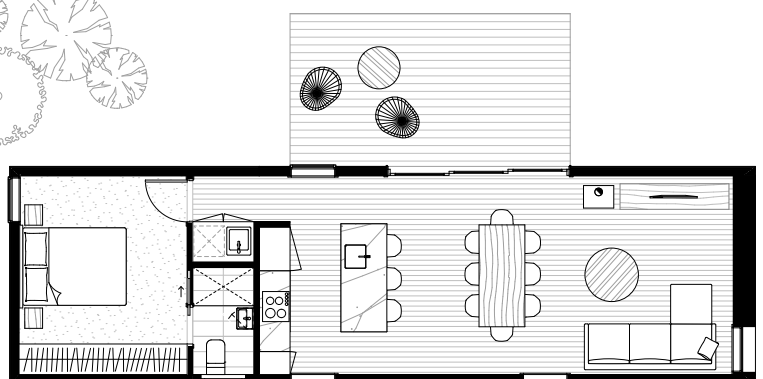

Juno 01

Easily broken up into separate living and bedroom wings, Juno is flexible enough to work across a range of sites whilst maximising solar gain and cross flow ventilation. The central connection has the ability to act as an air lock between the two modules, reducing heat loss or gain as you enter the front door and encourages efficient use of heating and cooling systems. Juno provides generous space for carefree living, making it well suited to large country and beach properties.

Size: 63 (m2)

Dimensions: 4.3 x14.6 (m)

Rooms: bedroom
bathroom
Euro laundry
living area
dining
kitchen

from \$213,665*

* Deck is not a Standard Inclusion

* Please note this price includes GST and is based on ArchiBlox standard inclusions.