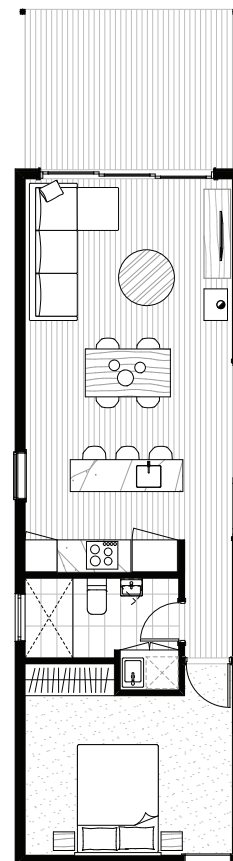

# Lennon 01

This linear design has been formulated to maximise northerly aspects and cross-flow ventilation, making it perfectly suited to a narrow site. The living zone connects with the outdoor deck to create a harmonious indoor and outdoor living space that appears much larger than its footprint. Lennon is the perfect design for a relaxing beach retreat or functional, medium sized, family home.

Size: 56 (m<sup>2</sup>)

Dimensions: 4.2 x 13.1 (m)

Rooms: bedroom  
bathroom  
Euro laundry  
living area  
dining  
kitchen

## from \$221,200\*

\* Deck is not a Standard Inclusion

\* Please note this price includes GST and is based on ArchiBlox standard inclusions.

Upgrades, site works and transport costs are calculated per project.