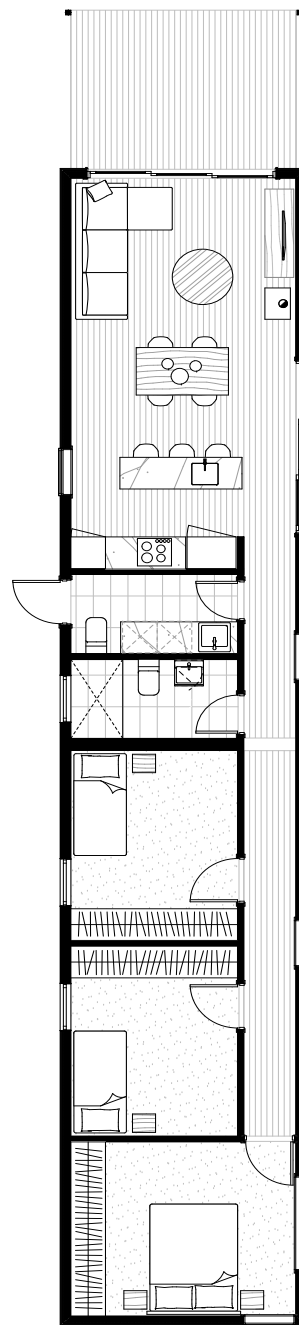

Lennon 03

This linear design has been formulated to maximise northerly aspects and cross-flow ventilation, making it perfectly suited to a narrow site. The living zone connects with the outdoor deck to create a harmonious indoor and outdoor living space that appears much larger than its footprint. Lennon is the perfect design for a relaxing beach retreat or functional, medium sized, family home.

Size: 93 (m2)

Dimensions: 4.2 x 21.9 (m)

Rooms: 3 bedrooms
bathroom
laundry
living area
dining
kitchen

from \$337,312*

* Deck is not a Standard Inclusion

* Please note this price includes GST and is based on ArchiBlox standard inclusions.