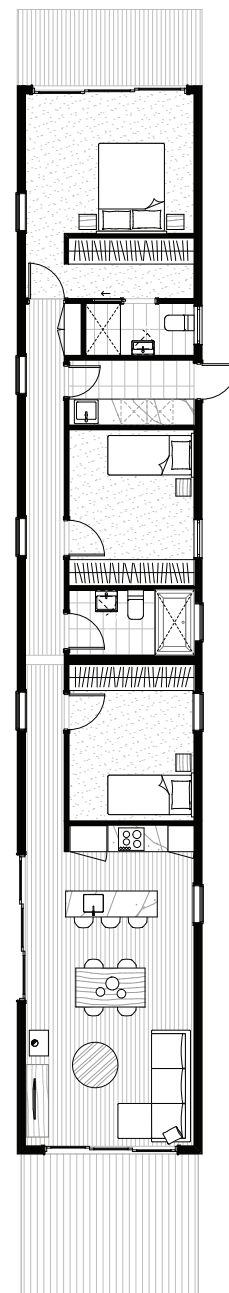

Lennon 04

This linear design has been formulated to maximise northerly aspects and cross-flow ventilation, making it perfectly suited to a narrow site. The living zone connects with the outdoor deck to create a harmonious indoor and outdoor living space that appears much larger than its footprint. Lennon is the perfect design for a relaxing beach retreat or functional, medium sized, family home.

Size: 103 (m2)

Dimensions: 4.2 x 24.7 (m)

Rooms: 3 bedrooms
2 bathrooms
living area
dining
kitchen
laundry

from \$427,450*

* Deck is not a Standard Inclusion

* Please note this price includes GST and is based on ArchiBlox standard inclusions. Upgrades, site works and transport costs are calculated per project.