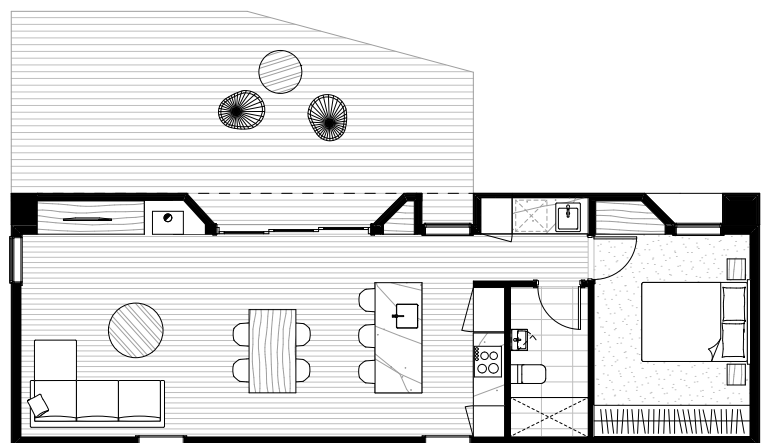

Sunday 01

Sunday has been carefully crafted using Japanese design principles to maximise functional areas in the home, by eliminating unused, dead space. Its design promotes the separation of living and sleeping areas, which optimises the efficient use of heating and cooling systems. This home suits most blocks and can be easily tweaked to suit an east west or north south orientation, ensuring great indoor and outdoor living all year round.

Size: 70 (m2)

Dimensions: 4.9 x 14.4(m)

Rooms: bedroom
bathroom
Euro laundry
living area
dining
kitchen

Please contact us for price enquiries.

* Deck is not a Standard Inclusion
Upgrades, site works and transport costs are calculated per project.