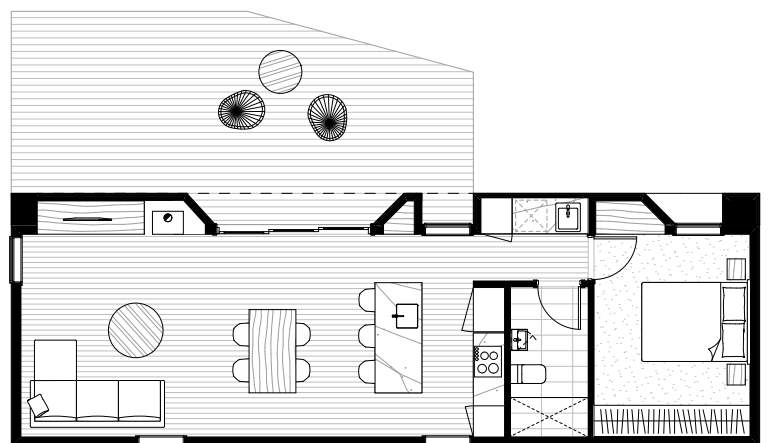

# Sunday 01

Sunday has been carefully crafted using Japanese design principles to maximise functional areas in the home, by eliminating unused, dead space. Its design promotes the separation of living and sleeping areas, which optimises the efficient use of heating and cooling systems. This home suits most blocks and can be easily tweaked to suit an east west or north south orientation, ensuring great indoor and outdoor living all year round.

Size: 70 (m2)

Dimensions: 4.9 x 14.4(m)

Rooms: bedroom  
bathroom  
Euro laundry  
living area  
dining  
kitchen