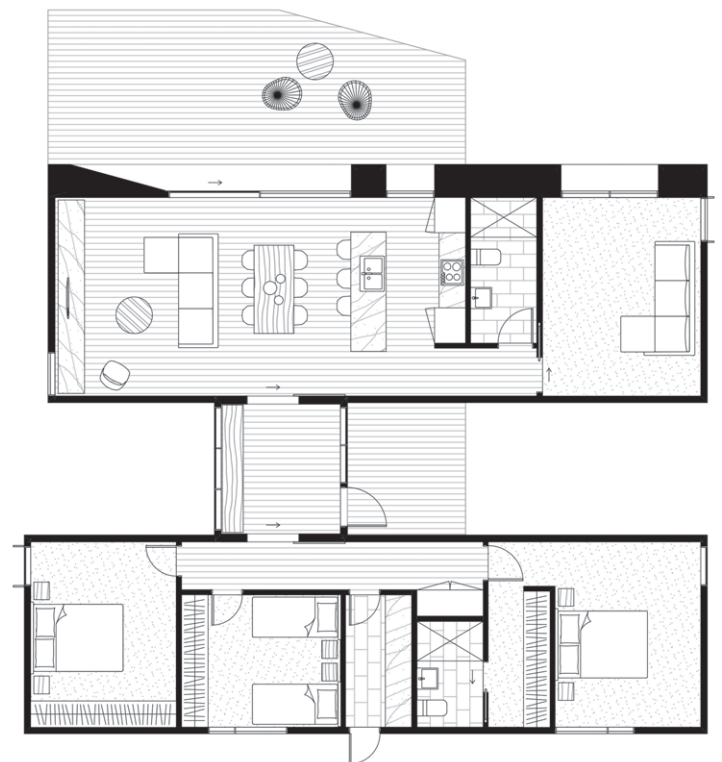

# Sunday 03

Sunday has been carefully crafted using Japanese design principles to maximise functional areas in the home, by eliminating unused, dead space. Its design promotes the separation of living and sleeping areas, which optimises the efficient use of heating and cooling systems. This home suits most blocks and can be easily tweaked to suit an east west or north south orientation, ensuring great indoor and outdoor living all year round.

Size: 150 (m2)

Deck Size: 39 (m2)\*

Dimensions: 12.3 x 15.5 (m)

Rooms: 3 bedrooms  
2 bathrooms  
2 living area  
dining  
kitchen  
laundry

\* Deck is not a Standard Inclusions

\* Please note this price includes GST and is based on ArchiBlox standard inclusions.