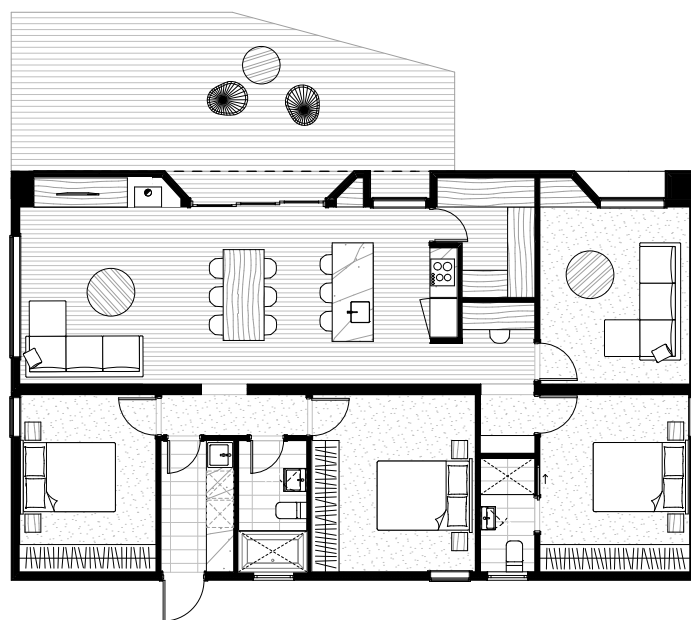

Sunday 03

Sunday has been carefully crafted using Japanese design principles to maximise functional areas in the home, by eliminating unused, dead space. Its design promotes the separation of living and sleeping areas, which optimises the efficient use of heating and cooling systems. This home suits most blocks and can be easily tweaked to suit an east west or north south orientation, ensuring great indoor and outdoor living all year round.

Size: 132 (m2)

Dimensions: 9 x 15.1 (m)

Rooms: 3 bedrooms
2 bathrooms
2 living area
dining
kitchen
walk-in pantry
laundry

from \$547,800*

* Deck is not a Standard Inclusion

* Please note this price includes GST and is based on ArchiBlox standard inclusions.