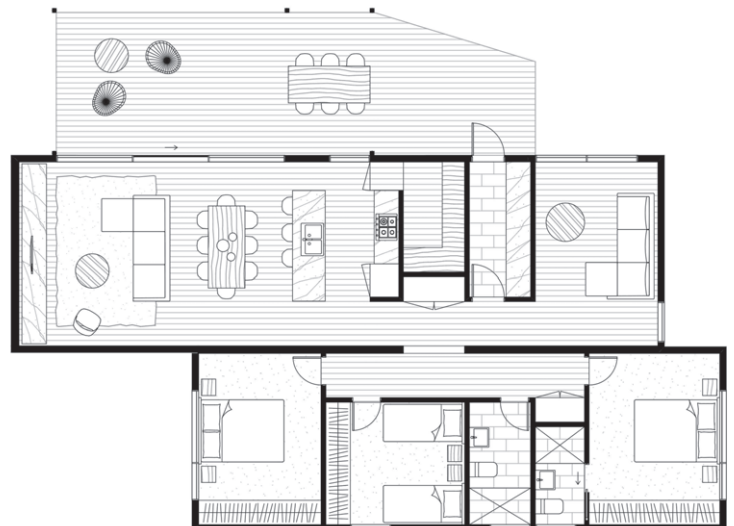

Sunday 04

Sunday has been carefully crafted using Japanese design principles to maximise functional areas in the home, by eliminating unused, dead space. Its design promotes the separation of living and sleeping areas, which optimises the efficient use of heating and cooling systems. This home suits most blocks and can be easily tweaked to suit an east west or north south orientation, ensuring great indoor and outdoor living all year round.

Size: 134 (m²)

Deck Size: 39 (m²)*

Dimensions: 9.2 x 17.5 (m)

Rooms: 3 bedrooms
2 bathrooms
2 living areas
dining
kitchen
walk in pantry
laundry

* Deck is not a Standard Inclusions

* Please note this price includes GST and is based on ArchiBlox standard inclusions.