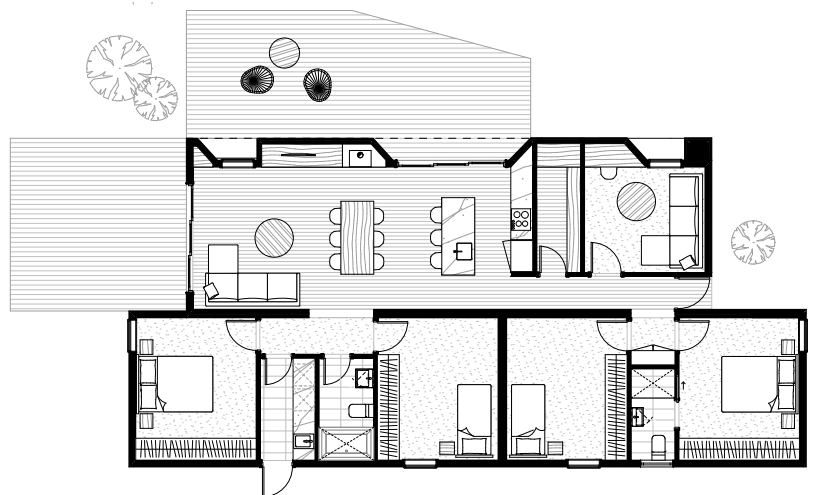

Sunday 04

Sunday has been carefully crafted using Japanese design principles to maximise functional areas in the home, by eliminating unused, dead space. Its design promotes the separation of living and sleeping areas, which optimises the efficient use of heating and cooling systems. This home suits most blocks and can be easily tweaked to suit an east west or north south orientation, ensuring great indoor and outdoor living all year round.

Size: 148 (m2)

Dimensions: 9.0 x 18.5 (m)

Rooms: 4 bedrooms
2 bathrooms
2 living areas
dining
kitchen
walk in pantry
laundry

Please contact us for price enquiries.

* Deck is not a Standard Inclusion
Upgrades, site works and transport costs are calculated per project.