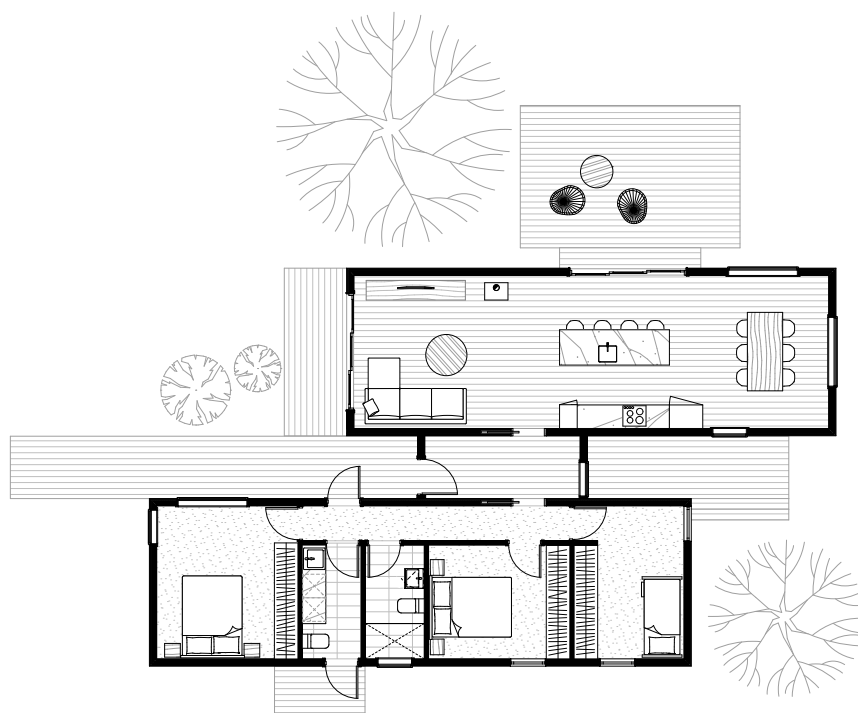

Sunday 05

Sunday has been carefully crafted using Japanese design principles to maximise functional areas in the home, by eliminating unused, dead space. Its design promotes the separation of living and sleeping areas, which optimises the efficient use of heating and cooling systems. This home suits most blocks and can be easily tweaked to suit an east west or north south orientation, ensuring great indoor and outdoor living all year round.

Size: 116 (m²)

Dimensions: 17.8 x 10 (m)

Rooms: 3 bedrooms
bathroom
living area
dining
kitchen
laundry

from \$458,256*

* Deck is not a Standard Inclusion

* Please note this price includes GST and is based on ArchiBlox standard inclusions.