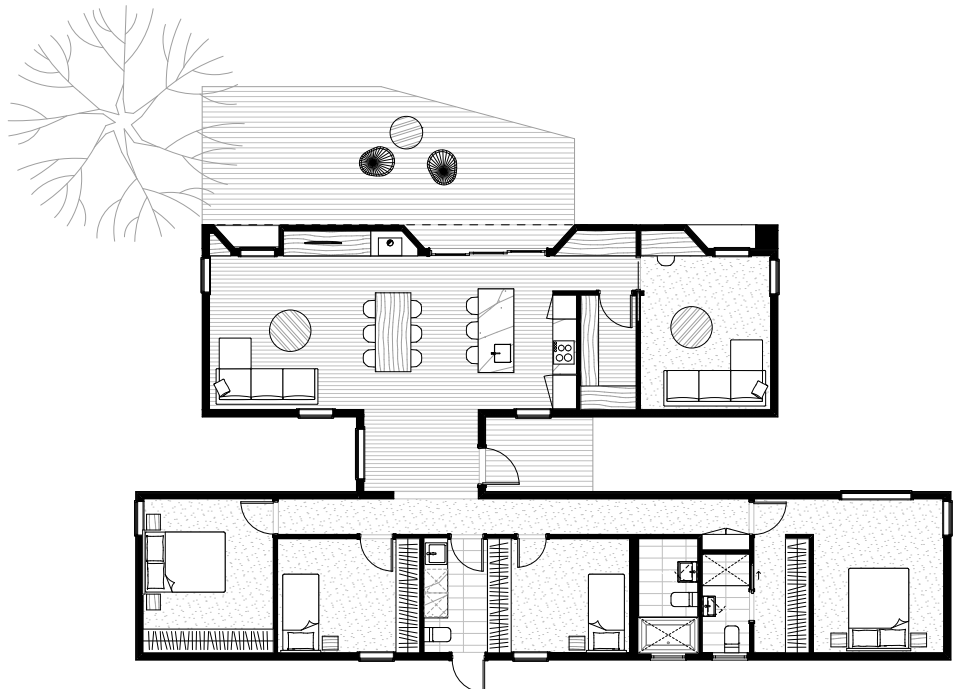

# Sunday 06

Sunday has been carefully crafted using Japanese design principles to maximise functional areas in the home, by eliminating unused, dead space. Its design promotes the separation of living and sleeping areas, which optimises the efficient use of heating and cooling systems. This home suits most blocks and can be easily tweaked to suit an east west or north south orientation, ensuring great indoor and outdoor living all year round.

Size: 166 (m<sup>2</sup>)

Deck Size: 39 (m<sup>2</sup>)\*

Dimensions: 11.0 x 18.8 (m)

Rooms: 4 bedrooms  
2 bathrooms  
2 living area  
dining  
kitchen  
laundry

## from \$603,545\*

\* Deck is not a Standard Inclusion

\* Please note this price includes GST and is based on ArchiBlox standard inclusions.

Upgrades, site works and transport costs are calculated per project.