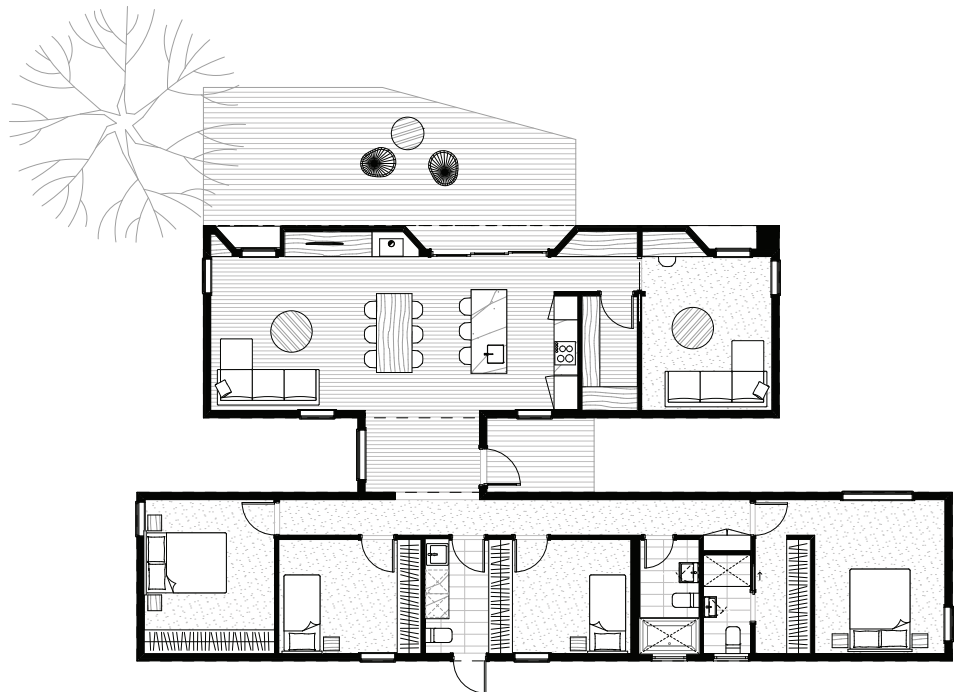

## Sunday 07

Sunday has been carefully crafted using Japanese design principles to maximise functional areas in the home, by eliminating unused, dead space. Its design promotes the separation of living and sleeping areas, which optimises the efficient use of heating and cooling systems. This home suits most blocks and can be easily tweaked to suit an east west or north south orientation, ensuring great indoor and outdoor living all year round.

Size: 165 (m2)

Dimensions: 11.0 x 20.6 (m)

Rooms: 4 bedrooms  
2 bathrooms  
2 living areas  
dining  
kitchen  
walk-in pantry  
laundry