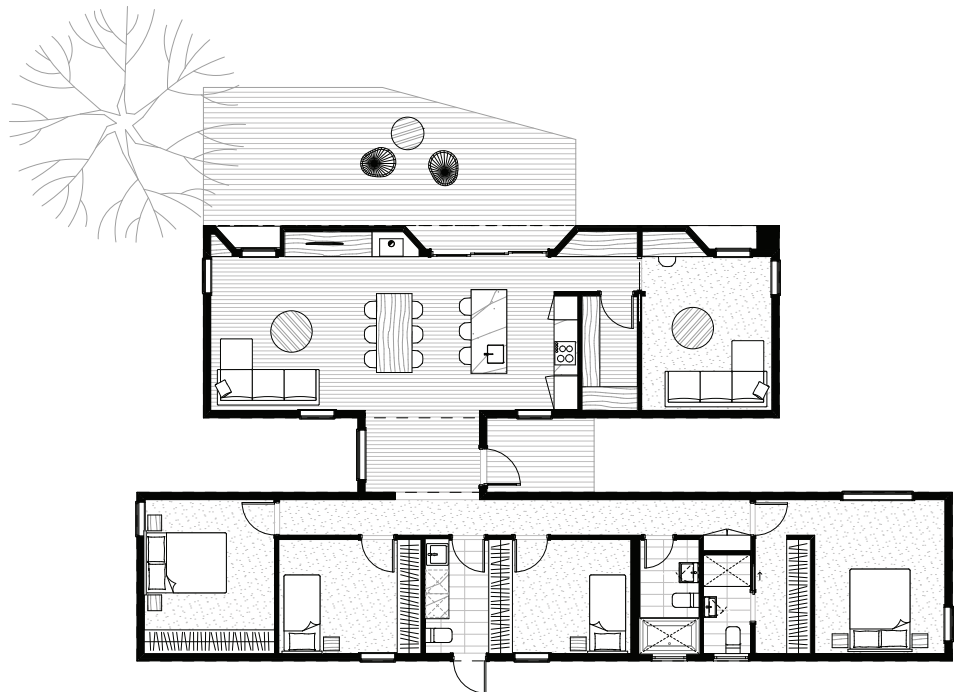

Sunday 07

Sunday has been carefully crafted using Japanese design principles to maximise functional areas in the home, by eliminating unused, dead space. Its design promotes the separation of living and sleeping areas, which optimises the efficient use of heating and cooling systems. This home suits most blocks and can be easily tweaked to suit an east west or north south orientation, ensuring great indoor and outdoor living all year round.

Size: 165 (m2)

Dimensions: 11.0 x 20.6 (m)

Rooms: 4 bedrooms
2 bathrooms
2 living areas
dining
kitchen
walk-in pantry
laundry

Please contact us for price enquiries.

* Deck is not a Standard Inclusion
Upgrades, site works and transport costs are calculated per project.