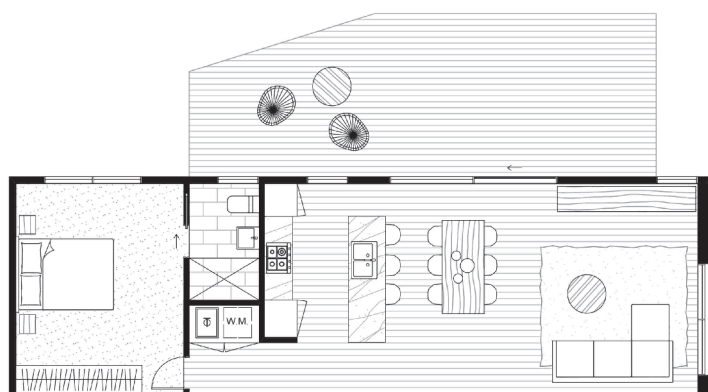

Juno 01

Easily broken up into separate living and bedroom wings, Juno is flexible enough to work across a range of sites whilst maximising solar gain and cross flow ventilation. The central connection has the ability to act as an air lock between the two modules, reducing heat loss or gain as you enter the front door and encourages efficient use of heating and cooling systems. Juno provides generous space for carefree living, making it well suited to large country and beach properties.

Size: 72 (m²)

Deck Size: 33 (m²)*

Dimensions: 4.8 x 15.1 (m)

Rooms: bedroom
bathroom
Euro laundry
living area
dining
kitchen

from \$236,810*

* Deck is not a Standard Inclusion

* Please note this price includes GST and is based on ArchiBlox standard inclusions.