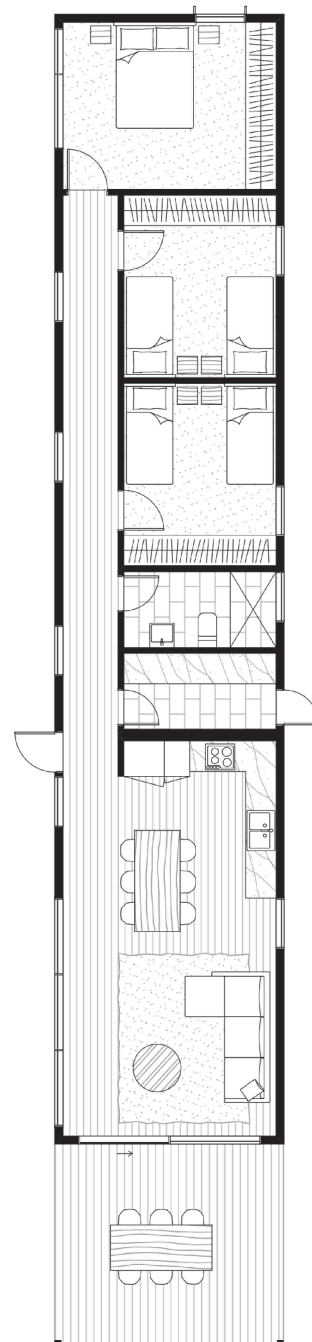

Lennon 03

This linear design has been formulated to maximise northerly aspects and cross-flow ventilation, making it perfectly suited to a narrow site. The living zone connects with the outdoor deck to create a harmonious indoor and outdoor living space that appears much larger than its footprint. Lennon is the perfect design for a relaxing beach retreat or functional, medium sized, family home.

Size: 101 (m²)

Deck Size: 19 (m²)*

Dimensions: 4.5 x 22.3 (m)

Rooms: 3 bedrooms
bathroom
laundry
living area
dining
kitchen

from \$335,410*

* Deck is not a Standard Inclusion

* Please note this price includes GST and is based on ArchiBlox standard inclusions.