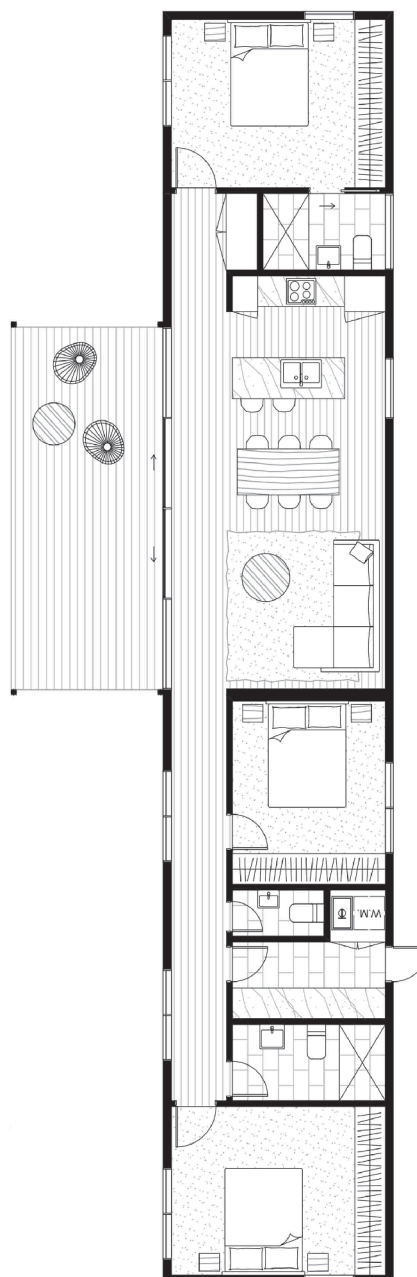

Lennon 04

This linear design has been formulated to maximise northerly aspects and cross-flow ventilation, making it perfectly suited to a narrow site. The living zone connects with the outdoor deck to create a harmonious indoor and outdoor living space that appears much larger than its footprint. Lennon is the perfect design for a relaxing beach retreat or functional, medium sized, family home.

Size: 113 (m²)

Deck Size: 21 (m²)*

Dimensions: 4.5 x 24.9 (m)

Rooms:
 3 bedrooms
 2 bathrooms
 powder room
 living area
 dining
 kitchen
 laundry

from \$388,100*

* Deck is not a Standard Inclusion

* Please note this price includes GST and is based on ArchiBlox standard inclusions.