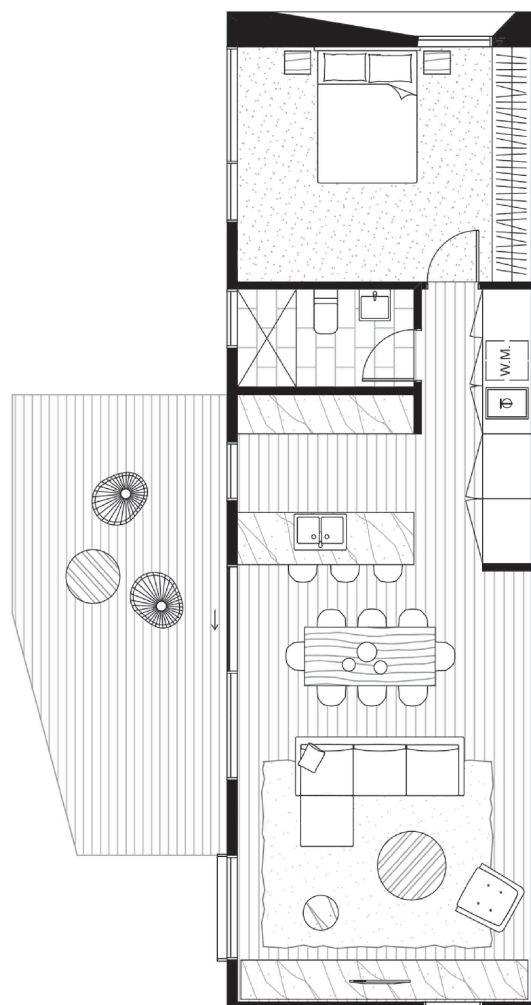

Marlo 01

Marlo captures with careful consideration all the things essential to a large family. Boasting a generous open plan kitchen and living area, Marlo is excellent for social entertaining or completely closing off from the world for shelter, warmth and intimacy. The living area opens onto an expansive deck, which allows for seamless connection to nature. This format is suitable for urban or rural sites and can be oriented to maximise northerly solar gain through the living areas taking advantage of passive heating and cooling techniques.

Size: 72 (m²)

Deck Size: 23 (m²)*

Dimensions: 4.8 x 14.9(m)

Rooms:
 bedroom
 bathroom
 Euro laundry
 living area
 dining
 kitchen

from \$241,640*

* Deck is not a Standard Inclusions

* Please note this price includes GST and is based on ArchiBlox standard inclusions.