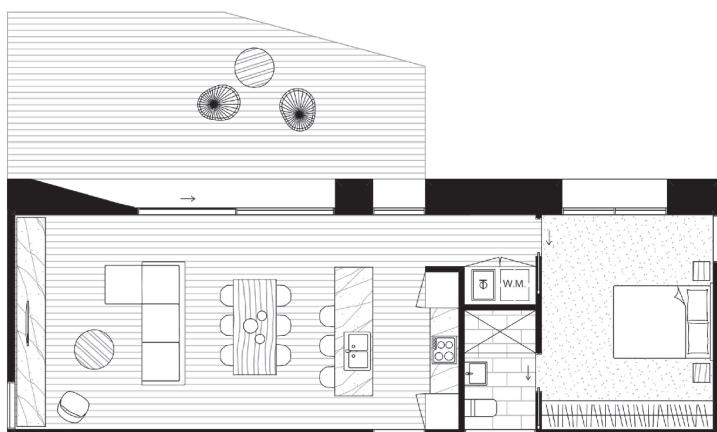

Sunday 01

Sunday has been carefully crafted using Japanese design principles to maximise functional areas in the home, by eliminating unused, dead space. Its design promotes the separation of living and sleeping areas, which optimises the efficient use of heating and cooling systems. This home suits most blocks and can be easily tweaked to suit an east west or north south orientation, ensuring great indoor and outdoor living all year round.

Size: 72 (m2)

Deck Size: 37 (m2)*

Dimensions: 4.8 x 14.9(m)

Rooms: bedroom
bathroom
Euro laundry
living area
dining
kitchen

from \$236,640*

* Deck is not a Standard Inclusions

* Please note this price includes GST and is based on ArchiBlox standard inclusions.