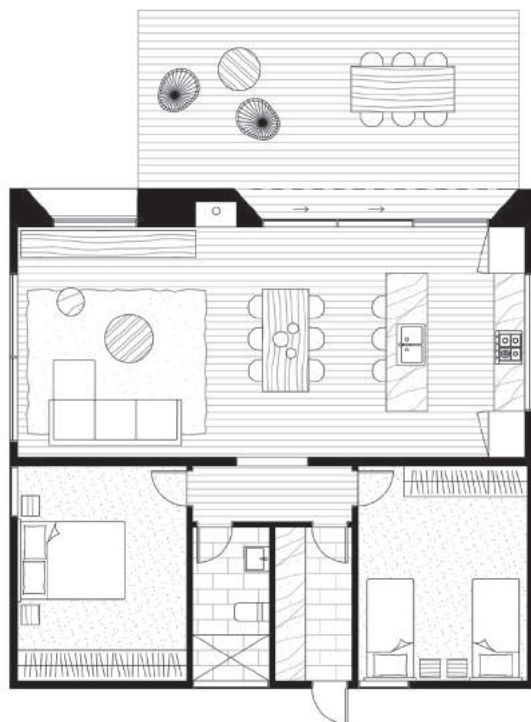

Sunday 02

Sunday has been carefully crafted using Japanese design principles to maximise functional areas in the home, by eliminating unused, dead space. Its design promotes the separation of living and sleeping areas, which optimises the efficient use of heating and cooling systems. This home suits most blocks and can be easily tweaked to suit an east west or north south orientation, ensuring great indoor and outdoor living all year round.

Size: 94 (m2)

Deck Size: 31 (m2)*

Dimensions: 9.2 x 10.2(m)

Rooms:
2 bedrooms
1 bathrooms
living area
dining
kitchen

from \$307,580*

* Deck is not a Standard Inclusions

* Please note this price includes GST and is based on ArchiBlox standard inclusions.