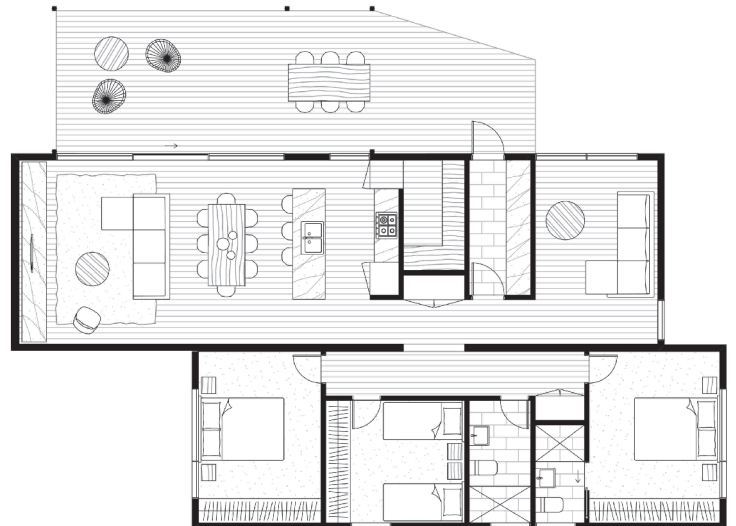

Sunday 04

Sunday has been carefully crafted using Japanese design principles to maximise functional areas in the home, by eliminating unused, dead space. Its design promotes the separation of living and sleeping areas, which optimises the efficient use of heating and cooling systems. This home suits most blocks and can be easily tweaked to suit an east west or north south orientation, ensuring great indoor and outdoor living all year round.

Size: 134 (m²)

Deck Size: 39 (m²)*

Dimensions: 9.2 x 17.5 (m)

Rooms: 3 bedrooms
2 bathrooms
2 living areas
dining
kitchen
walk in pantry
laundry

from \$418,920*

* Deck is not a Standard Inclusions

* Please note this price includes GST and is based on ArchiBlox standard inclusions.