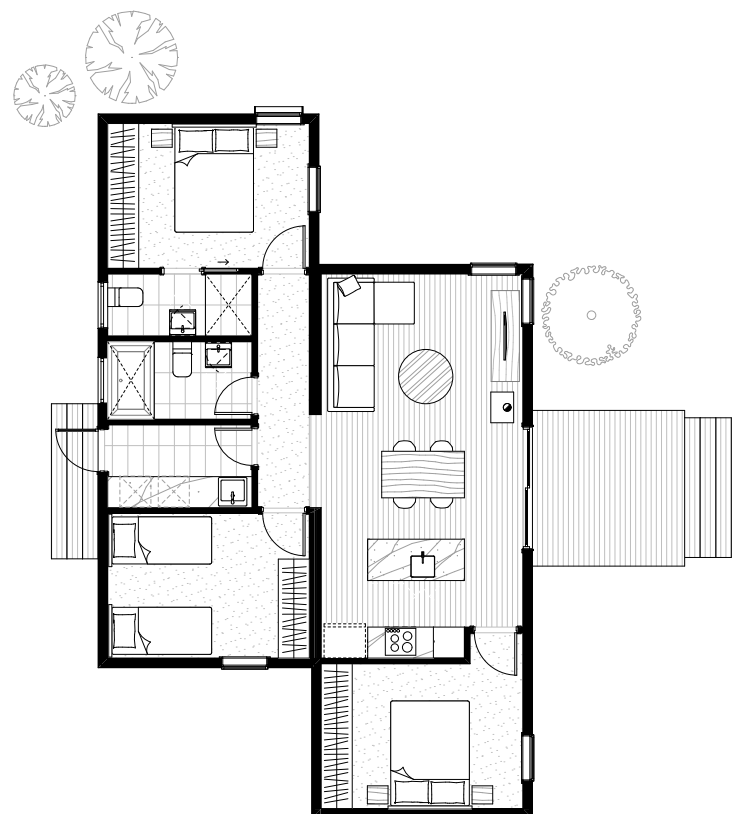

Rae 01

This sliding design, shifts gears throughout the day to provide temperate conditions in the home. Rae captures the environments natural splendour through its offset shape, creating suitable spaces for green pockets & courtyards. This design ensures that each room has plenty of light, airflow & views of the surrounding landscape, while still providing all the essentials for family living.

Size: 90 (m²)

Dimensions: 13.6 x 8.4 (m)

Rooms: 3 bedrooms
2 bathrooms
laundry
living area
dining
kitchen

from \$301,965*

*Please note this price includes GST and is based on ArchiBlox standard inclusions
Upgrades, site works and transport costs are calculated per project.