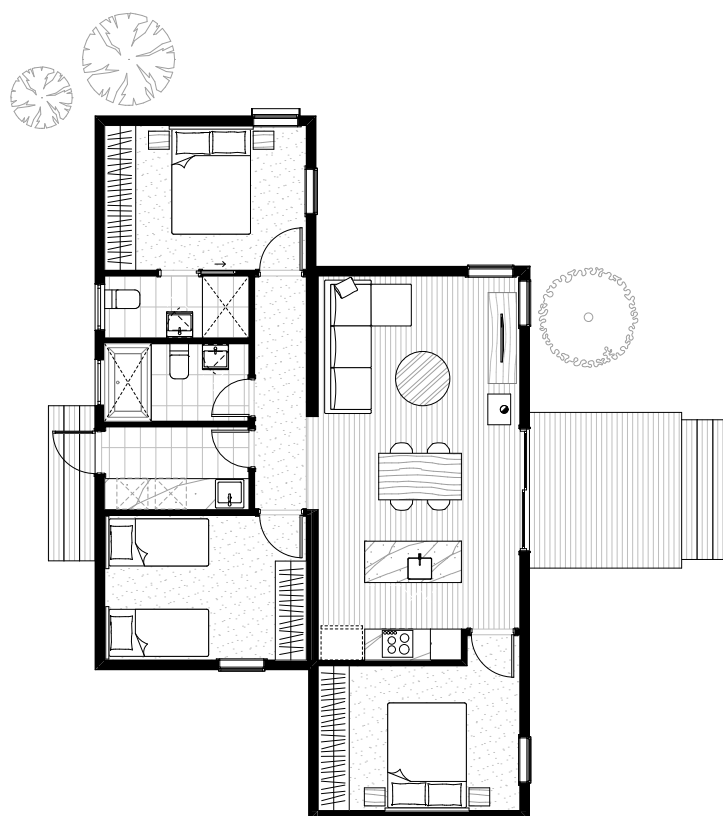

Rae 01

This sliding design, shifts gears throughout the day to provide temperate conditions in the home. Rae captures the environments natural splendour through its offset shape, creating suitable spaces for green pockets & courtyards. This design ensures that each room has plenty of light, airflow & views of the surrounding landscape, while still providing all the essentials for family living.

Size: 90 (m²)

Dimensions: 13.6 x 8.4 (m)

Rooms: 3 bedrooms
2 bathrooms
laundry
living area
dining
kitchen

Please contact us for price enquiries.

* Upgrades, site works and transport costs are calculated per project.